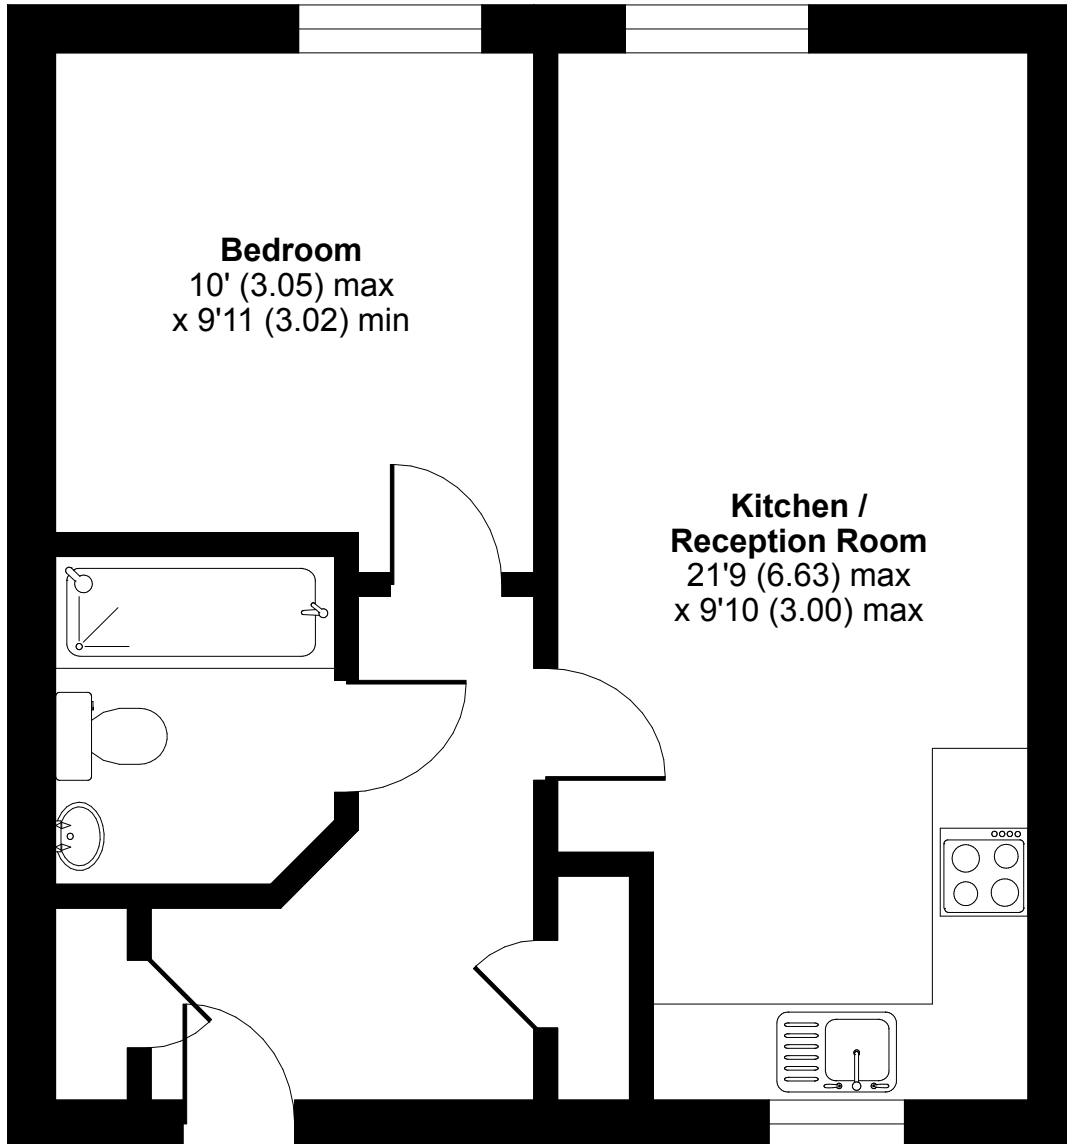

Lark Lane, Harlow, CM17

Approximate Area = 443 sq ft / 41.1 sq m

For identification only - Not to scale

FIRST FLOOR